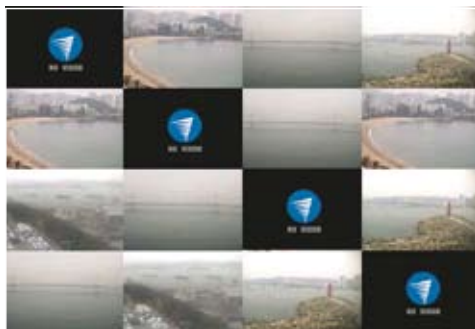

System configuration

Easy to use menus

Simultaneously view & record
up to 16 channels

Remote viewer screen

Amazing features, yet easy to use!

- Easy remote viewing - detects IP address automatically
- Built-in high speed Search Engine (Max. 128x)
- Superior video quality new H.264 compression technology & VGA adapter
- Easy to use on-screen 3D operating system, menus, remote & mouse control
- Pentaplex operation for simultaneous live monitoring, recording, playback, archiving and remote image access